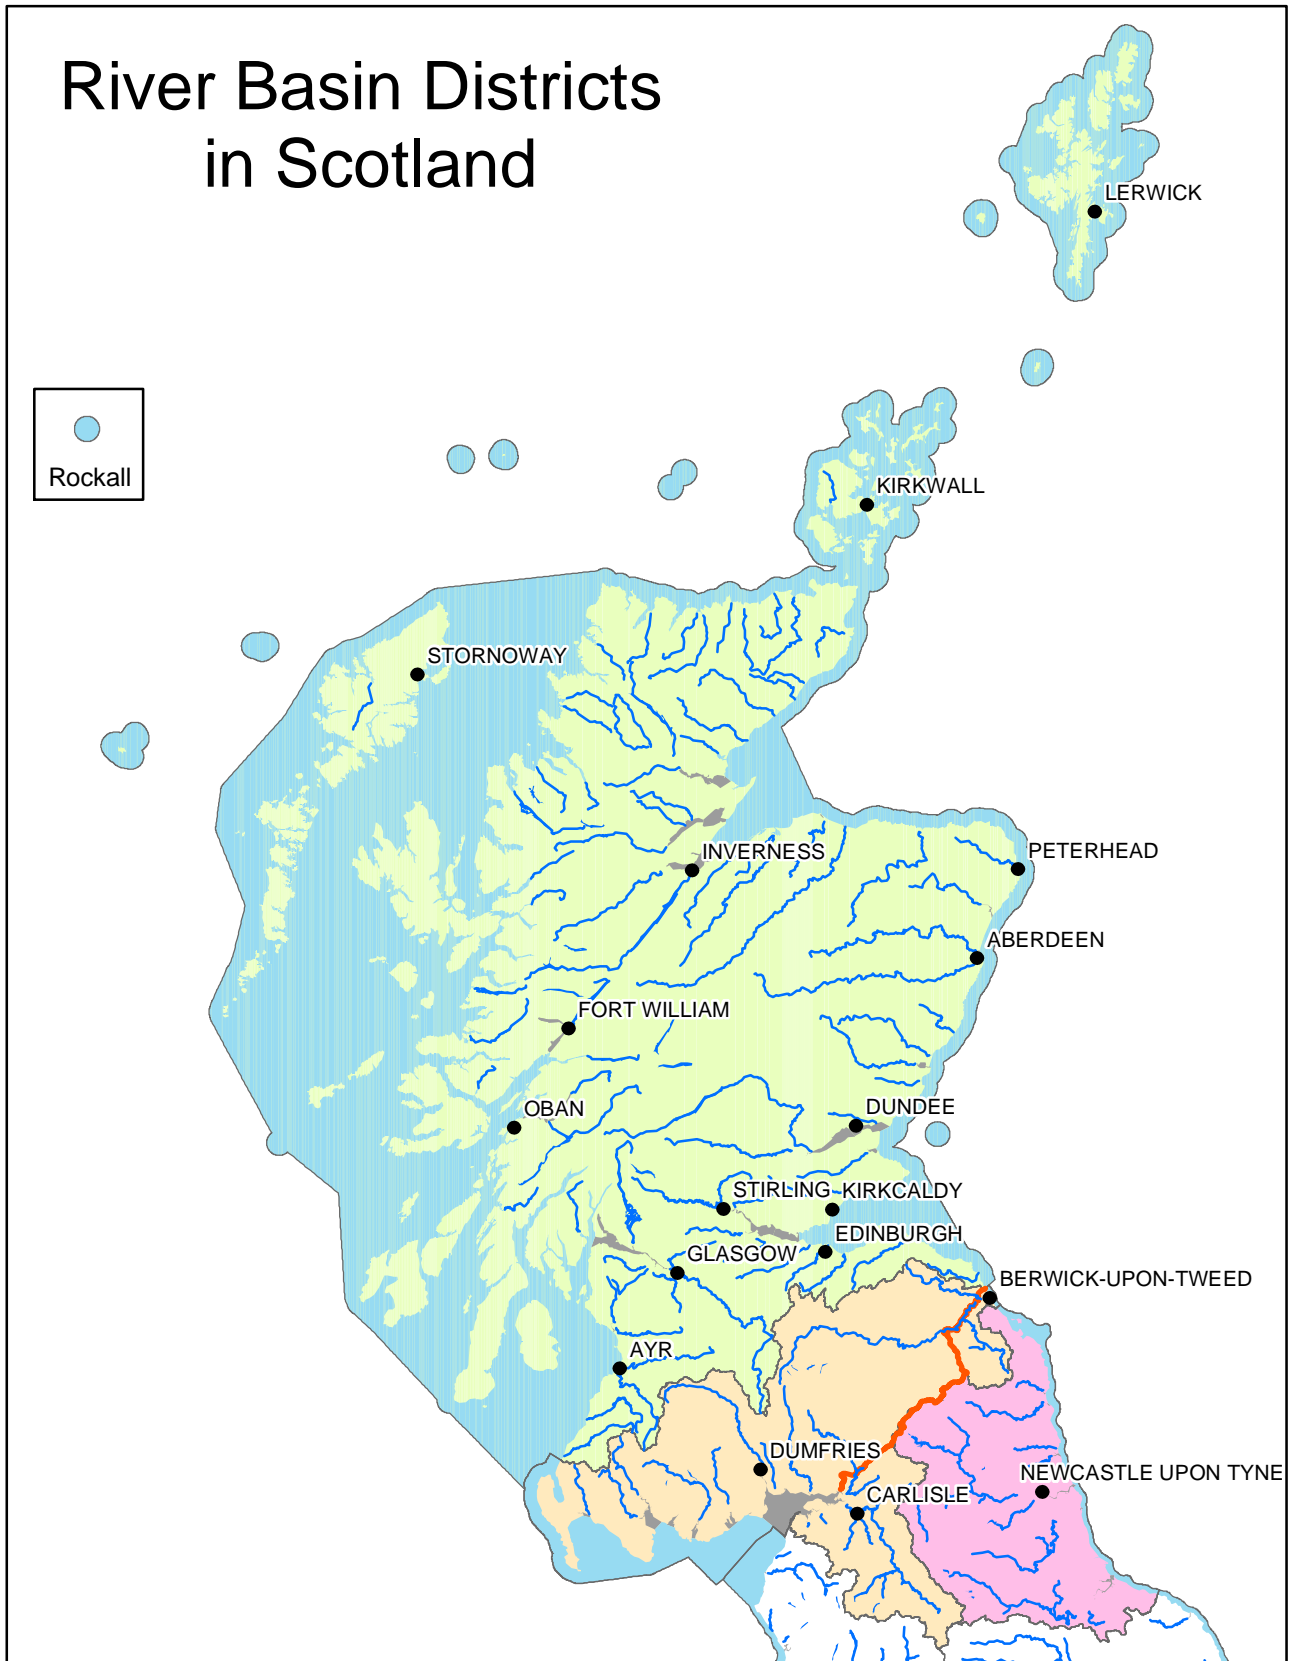

River Basin Districts in Scotland

Scale if printed at A4: 1:3,400,000

0 25 50
Kilometres

© 2004 Scottish Environment Protection Agency.
Some features of this map are based on digital spatial data licensed from the Centre for Ecology and Hydrology, © CEH and Metoc plc, Data Licence 012004.005 © Metoc plc. All Rights Reserved. Includes material based upon Ordnance Survey mapping with permission of H.M. Stationery Office, © Crown Copyright. Licence number 100020538.

	RBD Boundary		Main Cities / Towns
	Scotland		Main Rivers
	Solway Tweed		Coastal Waters
	Northumbria		Main Lakes
	Transitional Waters		